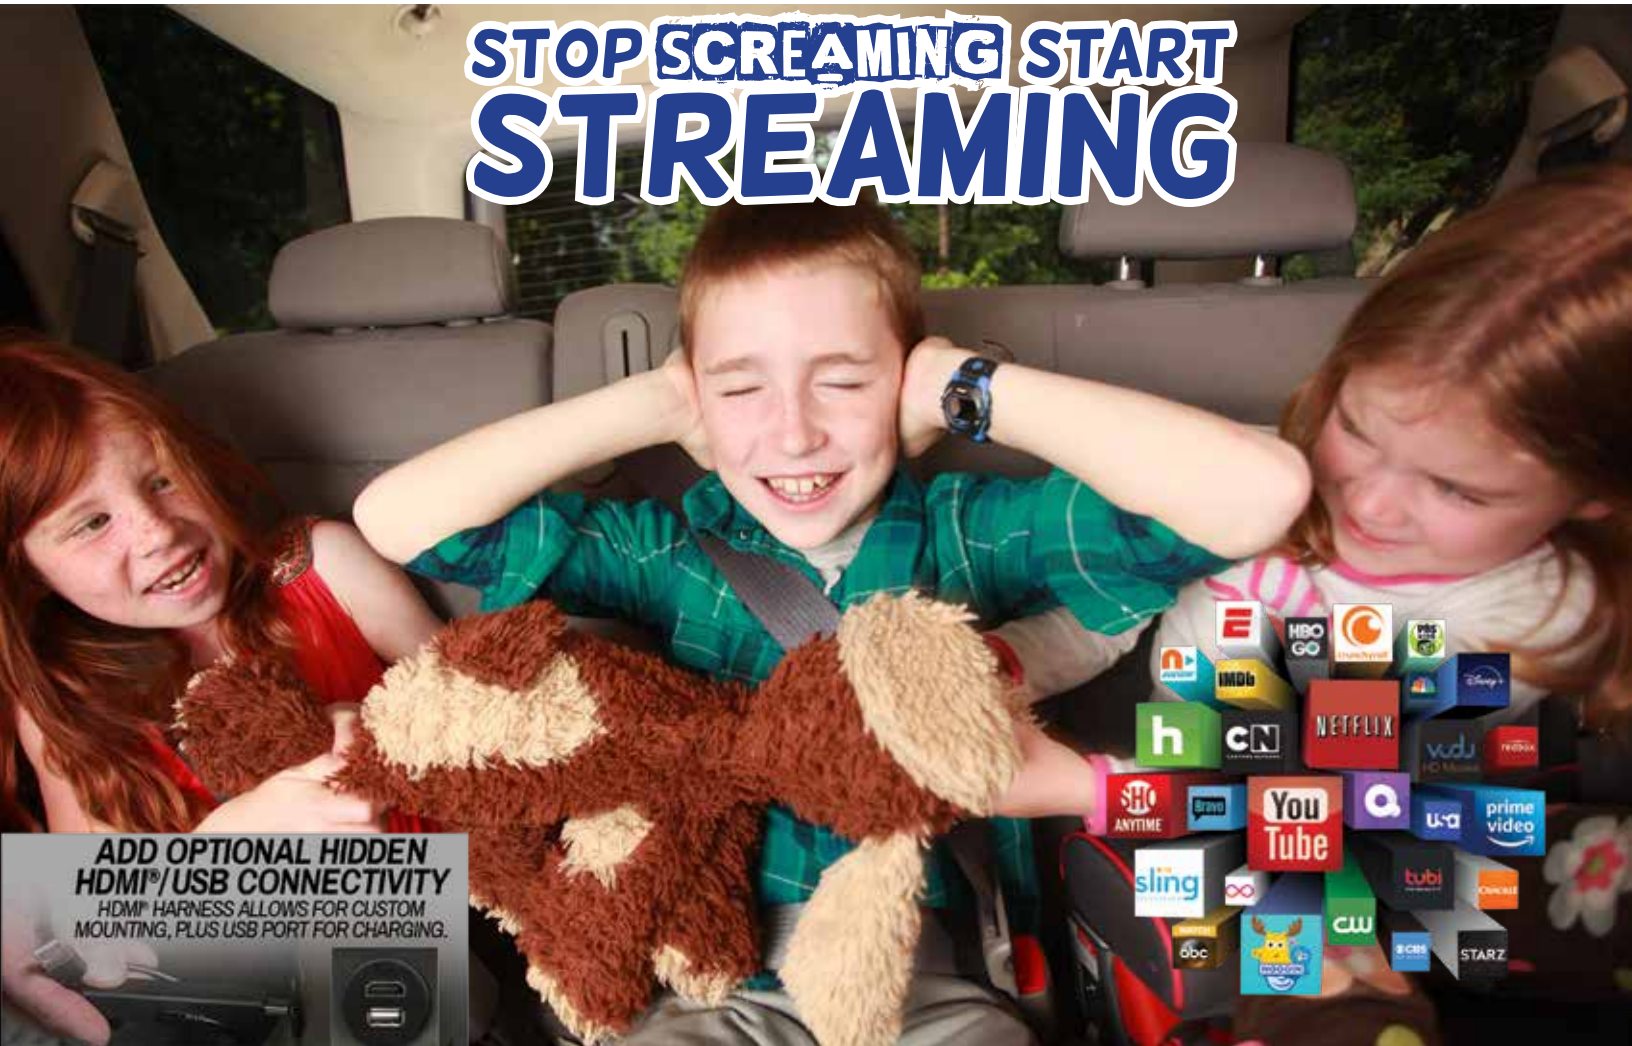

STOP SCREAMING START STREAMING

ADD OPTIONAL HIDDEN HDMI®/USB CONNECTIVITY
HDMI® HARNESS ALLOWS FOR CUSTOM MOUNTING, PLUS USB PORT FOR CHARGING.

ROSP10 HI-RES DIGITAL SMART TV READY SYSTEM WITH DVD, HDMI, AND USB INPUTS

- 10.1" Hi-Res Digital LED Back-Lit Monitor
- HDMI Inputs to Connect Smart Devices such as Smartphones & Smart TV Streaming Sticks enabling access to your favorite Apps
- Built-In DVD Player
- USB Inputs for Digital Media Playback. (USB will also provide charging for Smartphones or Power for Smart TV Streaming Sticks)
- Audio Video Input
- Audio Video Output
- Built-In Dome Lights
- Remote Control
- Optional Hidden USB and HDMI input Capability via 24 pin Connector Located on the Top of the Unit (optional HDH12)
- Optional Wireless Content Transfer Capability from Smart Phone or Tablet via SmartStream Module (optional WM1 required)
- 100 Channel Wireless FM Modulator (Transmits Audio through Vehicle Sound System)
- FM Out (for adding an optional FM Adapter to hardwire the FM transmitter – Model: FMDIRB)
- Dual Channel IR Headphone Transmitter with (2) Headphones Included
- Mounting Bracket & Hardware Included
- Includes Three Snap-on Bezels in Black, Shale and Pewter