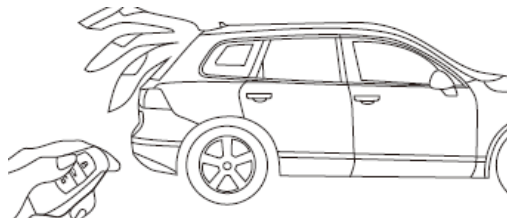

C. Use Instructions

1. *Factory Remote Control*

Use your vehicle's factory remote/fob to open and close the Power Liftgate:

3 x Unlock (Fast) = Liftgate Open/Close

2. *Front & Back Open/Close Buttons*

Press the Power Liftgate button from the inside or back of the vehicle to open or close the liftgate. Please make sure the liftgate is fully open/closed before use.