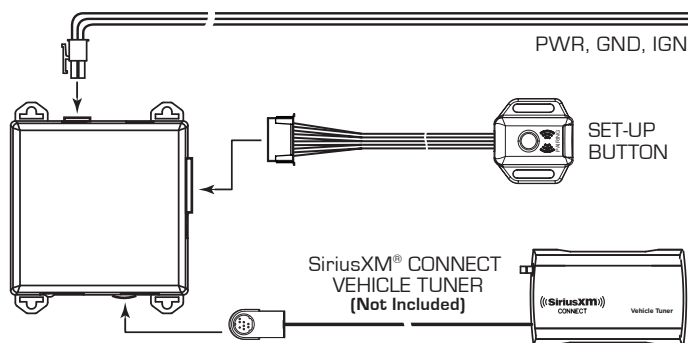

SiriusXM Connect Vehicle Tuner and Subscription required and sold separately.

Kit Includes

Interface module (SatStreamerHON), Setup button, Power harness