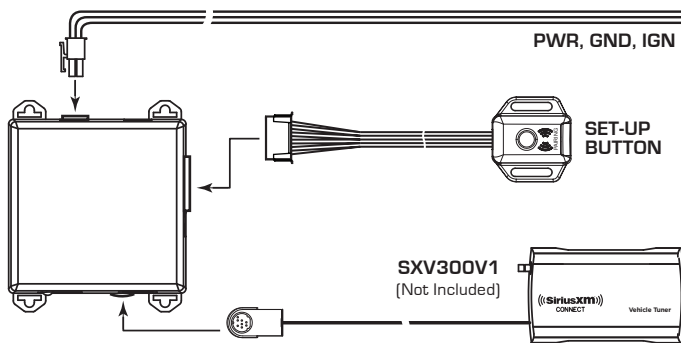

Install the SATSTREAMER module with a 3-wire power harness and simply connect a SiriusXM Connect Vehicle Tuner.

NOTE: SXV300V1 (SiriusXM Connect Vehicle Tuner) and SiriusXM Subscription (required) SOLD SEPARATELY.