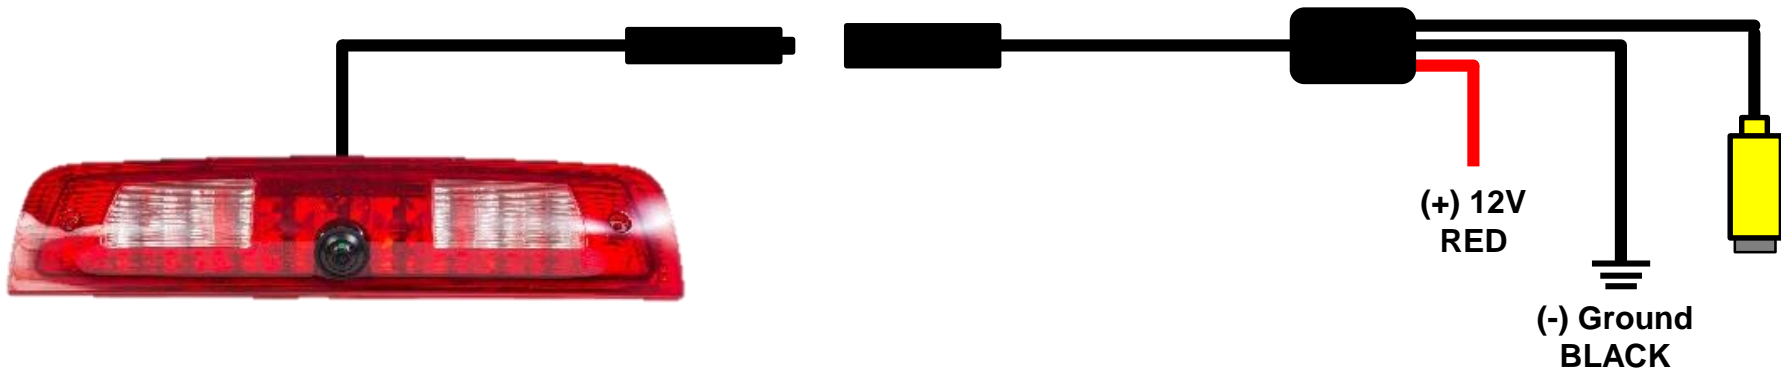

Cargo Camera Installation Guide

RED WIRE: Connect to 12V+ power source (ACC or IGN or REVERSE)

BLACK WIRE: Connect to stable ground

YELLOW RCA: Connect to input of designated video screen/interface

Notes

For customer or technical support please call Voxx Support: